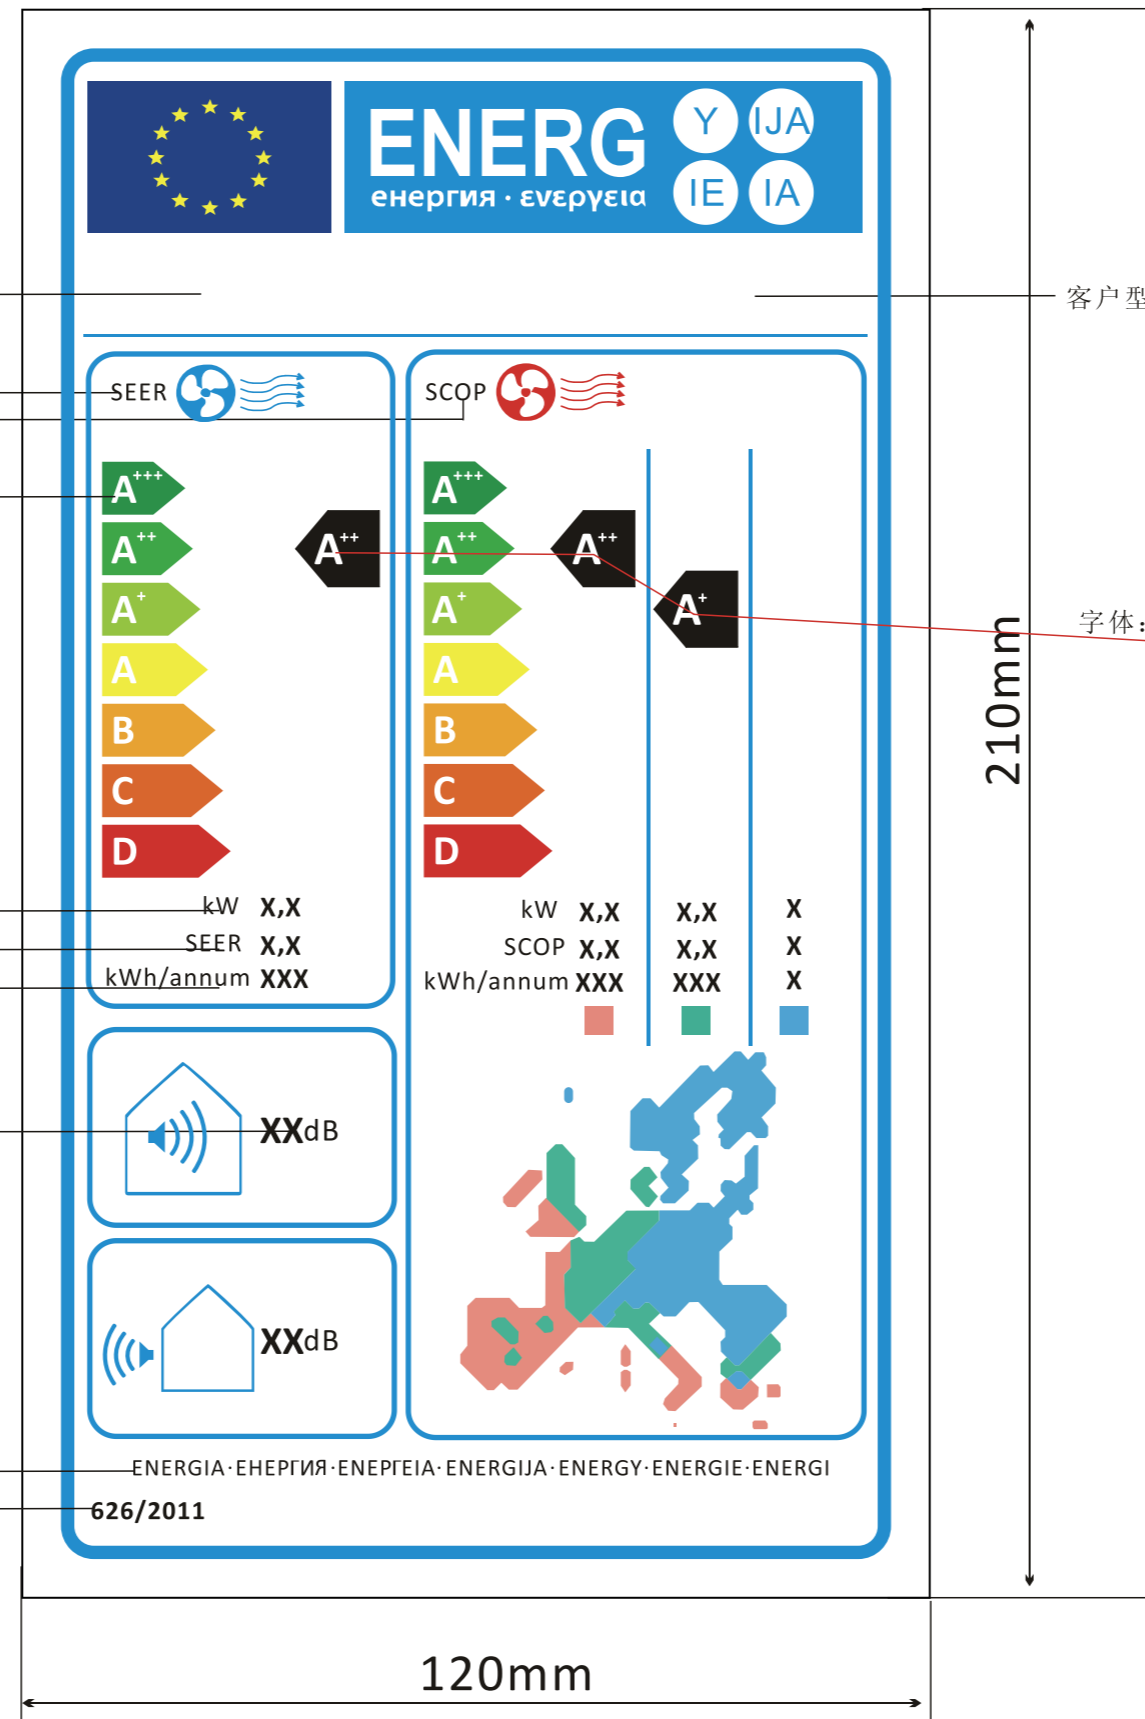

- Appearance quality and material performance of energy label shall comply with relevant requirement of QMK(Z)-J53.025 Technical Conditions for Energy Label;
- Undimensioned dimensional tolerance shall comply with relevant requirement of QMK(Z)-J53.025 Technical Conditions for Energy Label;
- Materials subject to ROHS shall comply with QML-J11.006 Technical Standard for Restricted Hazardous Substance in the Products of MIDEA.
- Out-sourced production shall be in strict accordance with electronic document;
- Printing color shall as per the drawing(undimensioned fonts and drawings are black)

16022100A44243

| | | | | | | | |
|----|-----|-------|------------|----|--|-------|-----|
| | | | | | CARRIER-EU-KFR53W/BP3N8-X430(RD0)-GW-0407 (型号38QHE18D8SHA,42QHE18D8SHA) (客牌物料) | | |
| | | | | | 材料 铜版纸 (不干胶) 80g/m ² (过UV油) | | |
| | | | | | 欧洲新能效标贴(ROHS) | | |
| 标记 | 处数 | 更改文件号 | 签字 | 日期 | 图样标记 | 重量 | 比例 |
| 绘图 | 张娜 | 审核 | 符春金 | | K | | 1:1 |
| 设计 | 张娜 | 标准化 | 符春金 | | | | |
| 校对 | | 审定 | | | | | |
| 工艺 | 龚夏靖 | 日期 | 2025.12.10 | | 共 1 页 | 第 1 页 | |

广东美的制冷设备有限公司

Color Guide

- C100 M80 Y0 K0
- C100 M0 Y0 K0
- C0 M0 Y0 K100

- C100 M0 Y100 K0
- C70 M0 Y100 K0
- C30 M0 Y100 K0
- C0 M0 Y100 K0
- C0 M30 Y100 K0
- C0 M70 Y100 K0
- C0 M100 Y100 K0

- C0 M46 Y46 K0
- C59 M0 Y47 K0
- C54 M8 Y0 K0

客户的名称或商标

客户型号 Calibri 10号

字体: Calibri 10号大写

字体: Calibri 粗体16大写, 白色

字体: Calibri 粗体18大写, 白色

“KW” :Calibri 10号 “KW” 后数值: Calibri 11号粗体

“SEER/SCOP” :Calibri 10号, 大写 “SEER/SCOP” 后数值: Calibri 11号粗体

“kWh/annum” :Calibri 10号, 大写 “kWh/annum” 后数值: Calibri 11号粗体